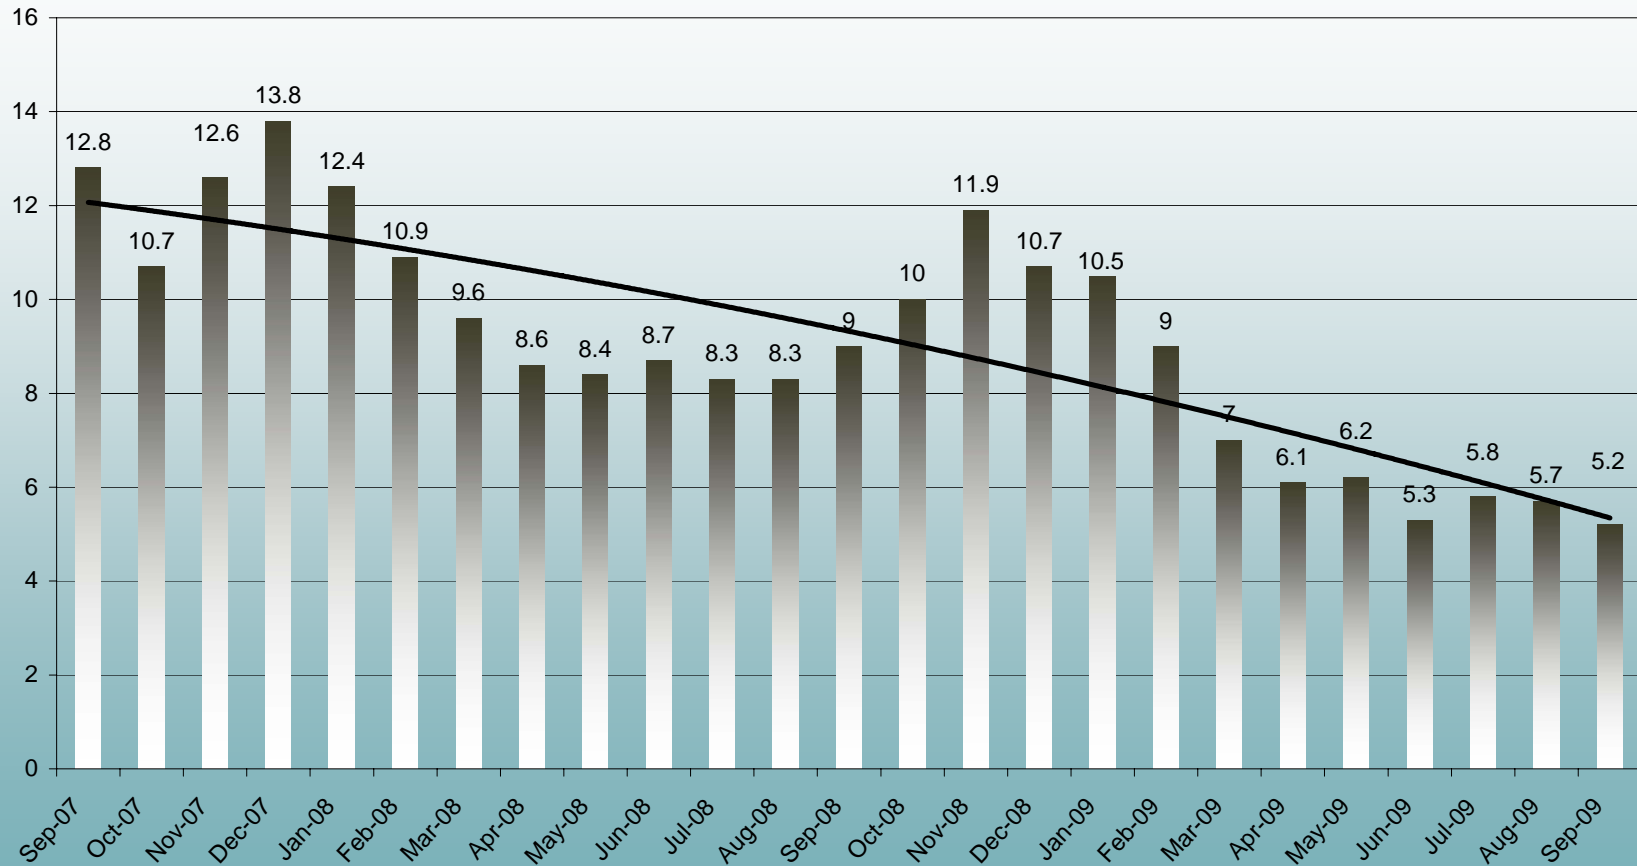

Months Supply of Inventory

2 Year Comparison

September, 2007 - 2009

* Provided by the Saint Paul Area Association of REALTORS® as reported by the Regional Multiple Listing Service. Active listings include single-family homes, townhomes, and condominiums. Numbers are subject to change. For additional information contact the Saint Paul Area Association of REALTORS® at 651-776-6000.