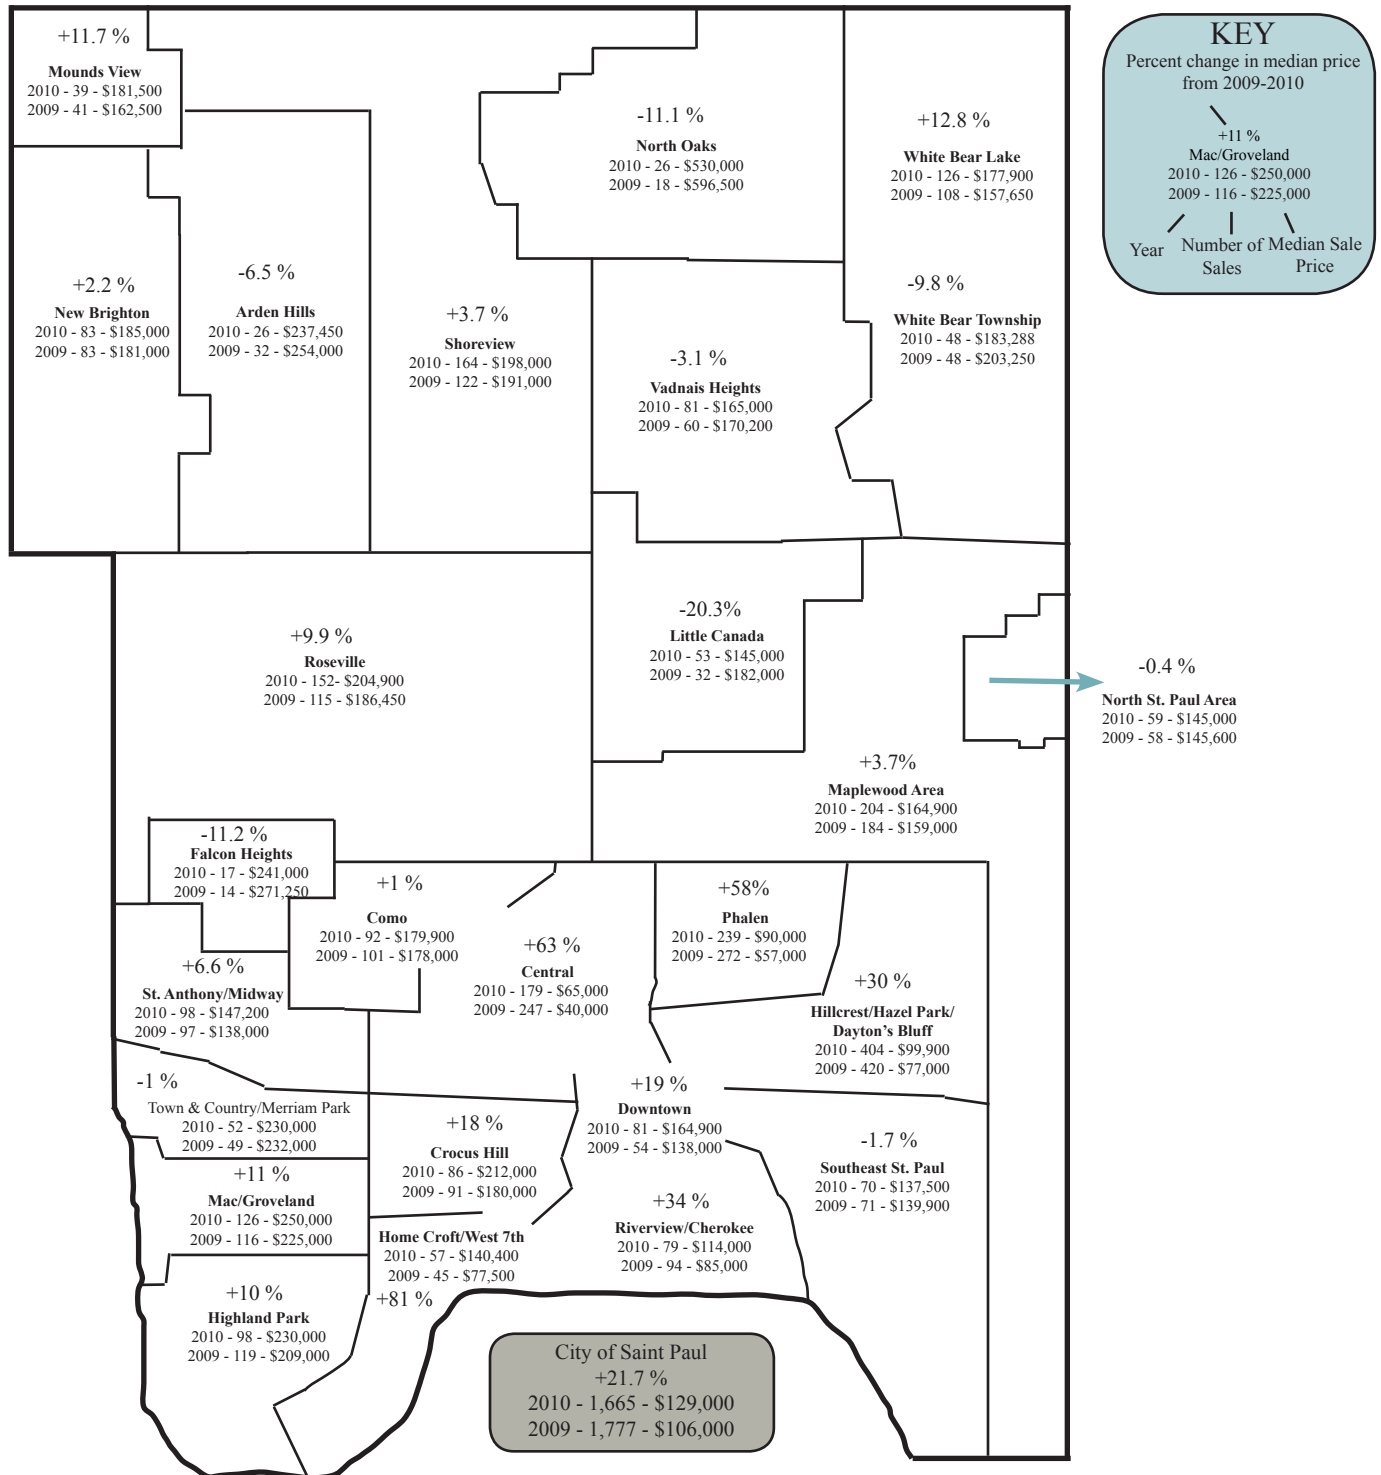

SAINT PAUL & RAMSEY COUNTY

2010 FIRST HALF SALES AND MEDIAN PRICES

EXISTING SINGLE-FAMILY HOMES, TOWNHOMES, AND CONDOMINIUMS

Housing Statistics are provided by the Saint Paul Area Association of REALTORS® and are based on closed home sales as reported by the Regional Multiple Listing Service and include single-family homes, townhomes, and condominiums. Community-level data is based on RMLS districts. RMLS districts correspond somewhat with neighborhoods and city boundaries, but do not always conform to official municipal boundaries. For specific boundary definitions, contact the Saint Paul Area Association of REALTORS® at 651-776-6000. Maps are not to scale.