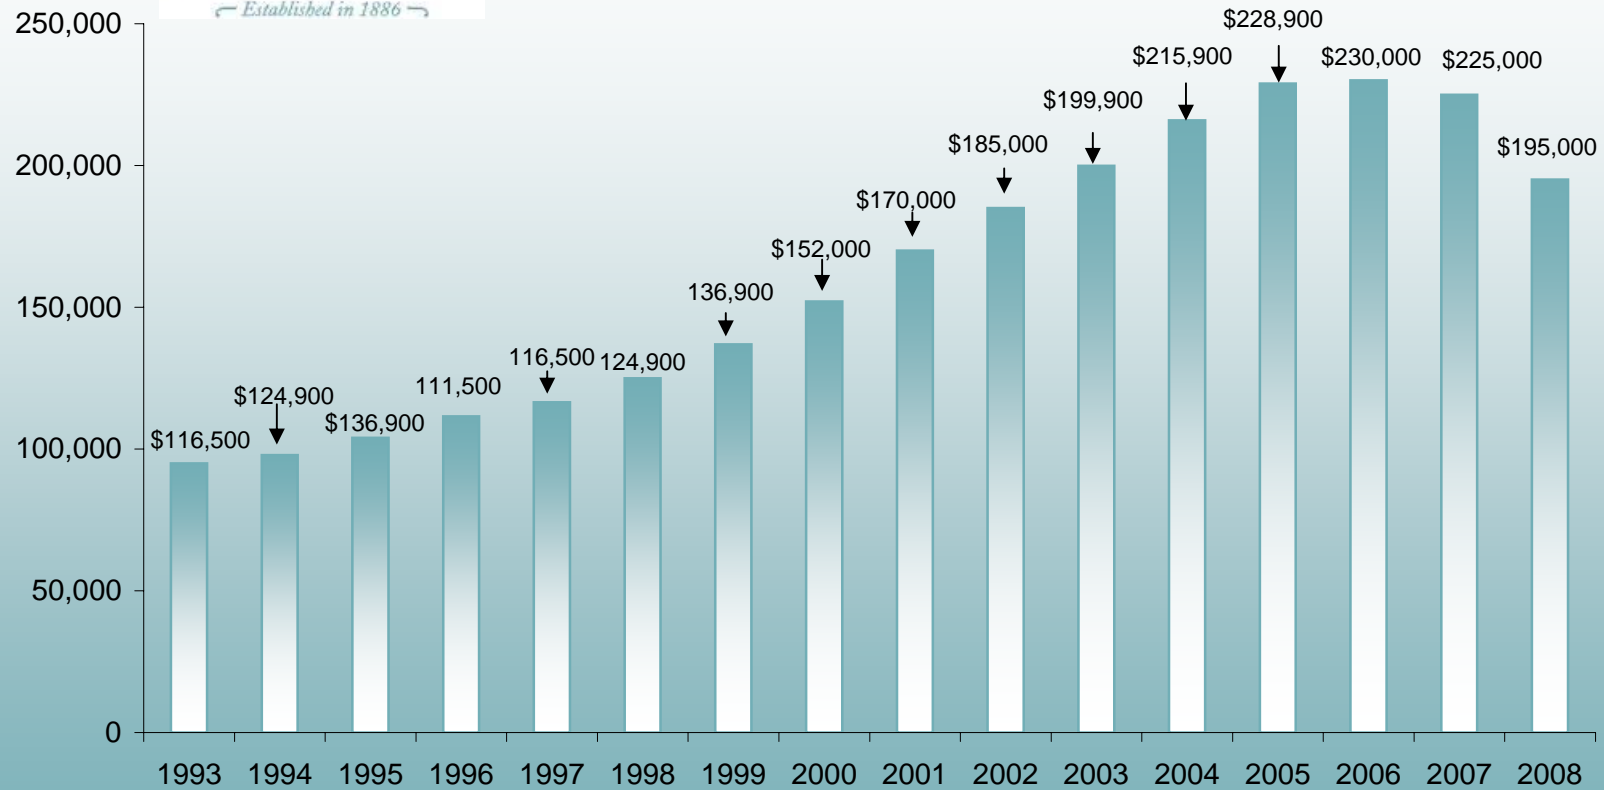

## MEDIAN SALES PRICE\*

### TWIN CITIES 13-COUNTY

1993-2008

\*Provided by the Saint Paul Area Association of REALTORS® as reported by the Regional Multiple Listing Service. Figures are based on closed sales of single-family homes, townhomes, and condominiums. Numbers are subject to change. For additional information contact the Saint Paul Area Association of REALTORS® at 651-776-6000.