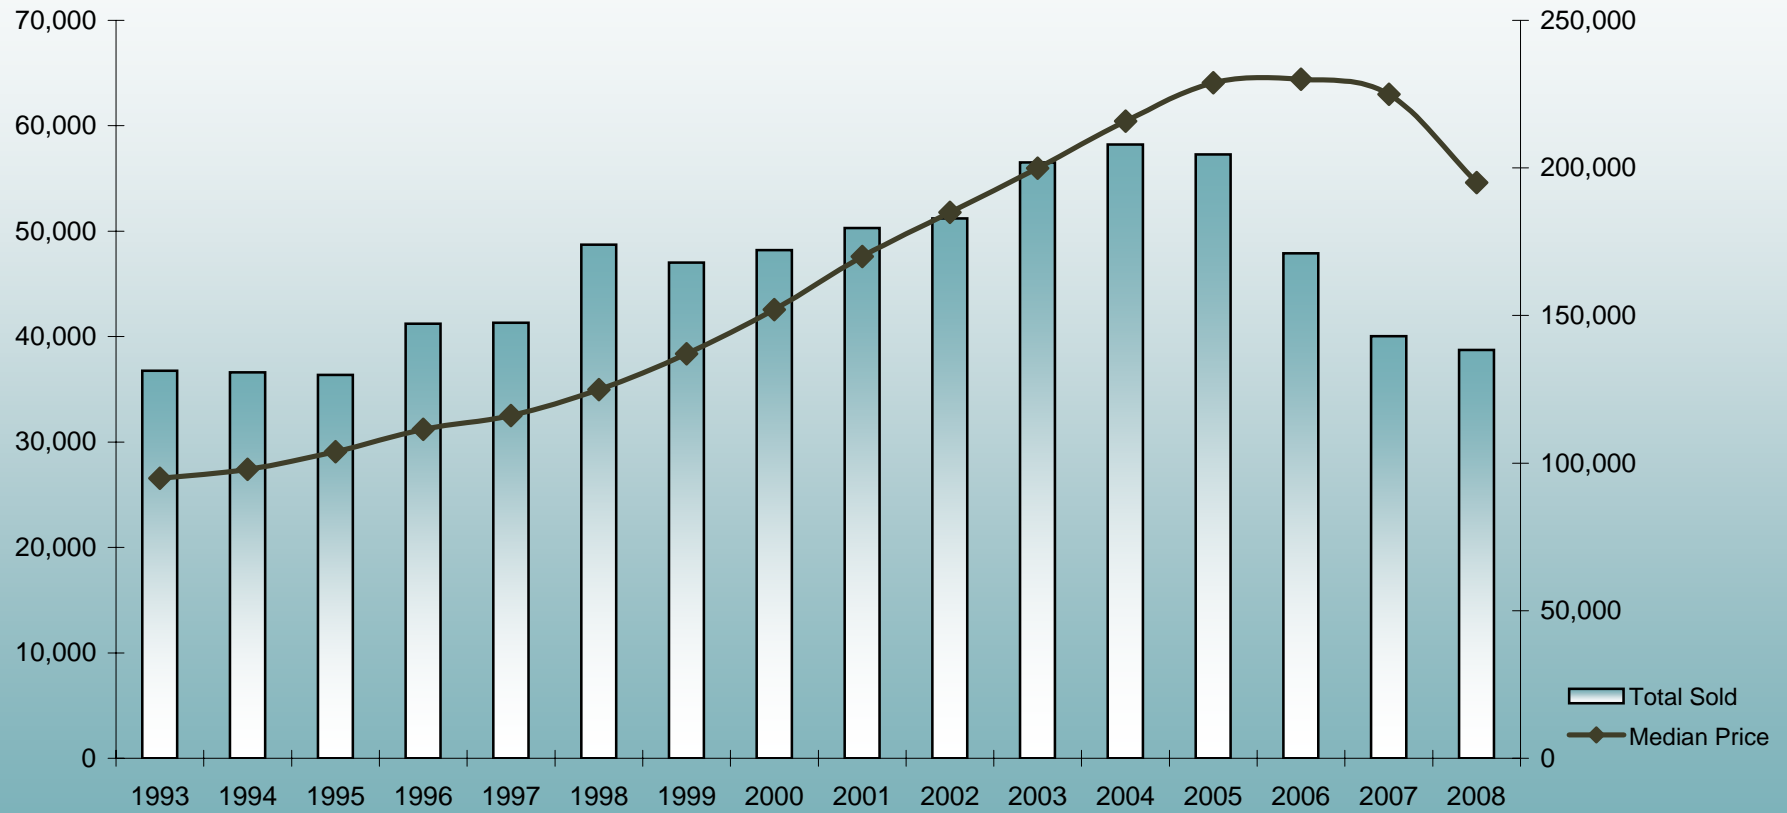

MEDIAN SALES PRICE/CLOSED HOME SALES*

TWIN CITIES METRO - 13 COUNTY

1993-2008

*Provided by the Saint Paul Area Association of REALTORS® as reported by the Regional Multiple Listing Service. Figures are based on single-family homes, townhomes, and condominiums. Numbers are subject to change. For additional information contact the Saint Paul Area Association of REALTORS® at 651-776-6000.