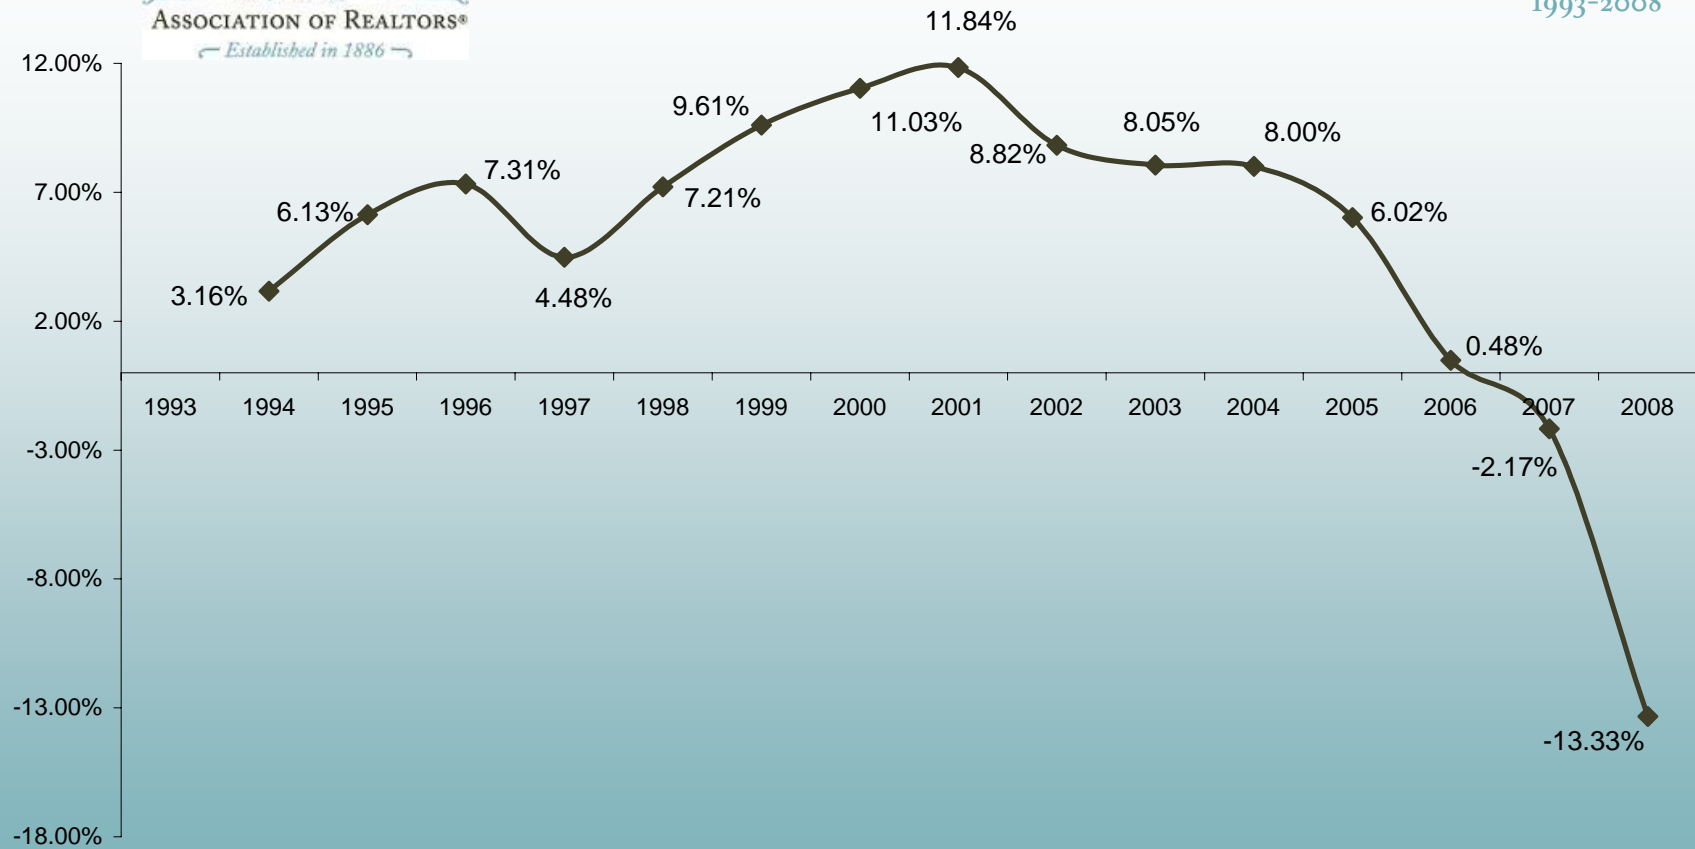

APPRECIATION RATE BY MEDIAN PRICE* TWIN CITIES 13-COUNTY 1993-2008

*Provided by the Saint Paul Area Association of REALTORS® as reported by the Regional Multiple Listing Service. Figures are based on closed sales of single-family homes, townhomes, and condominiums. Numbers are subject to change. For additional information contact the Saint Paul Area Association of REALTORS® at 651-776-6000.