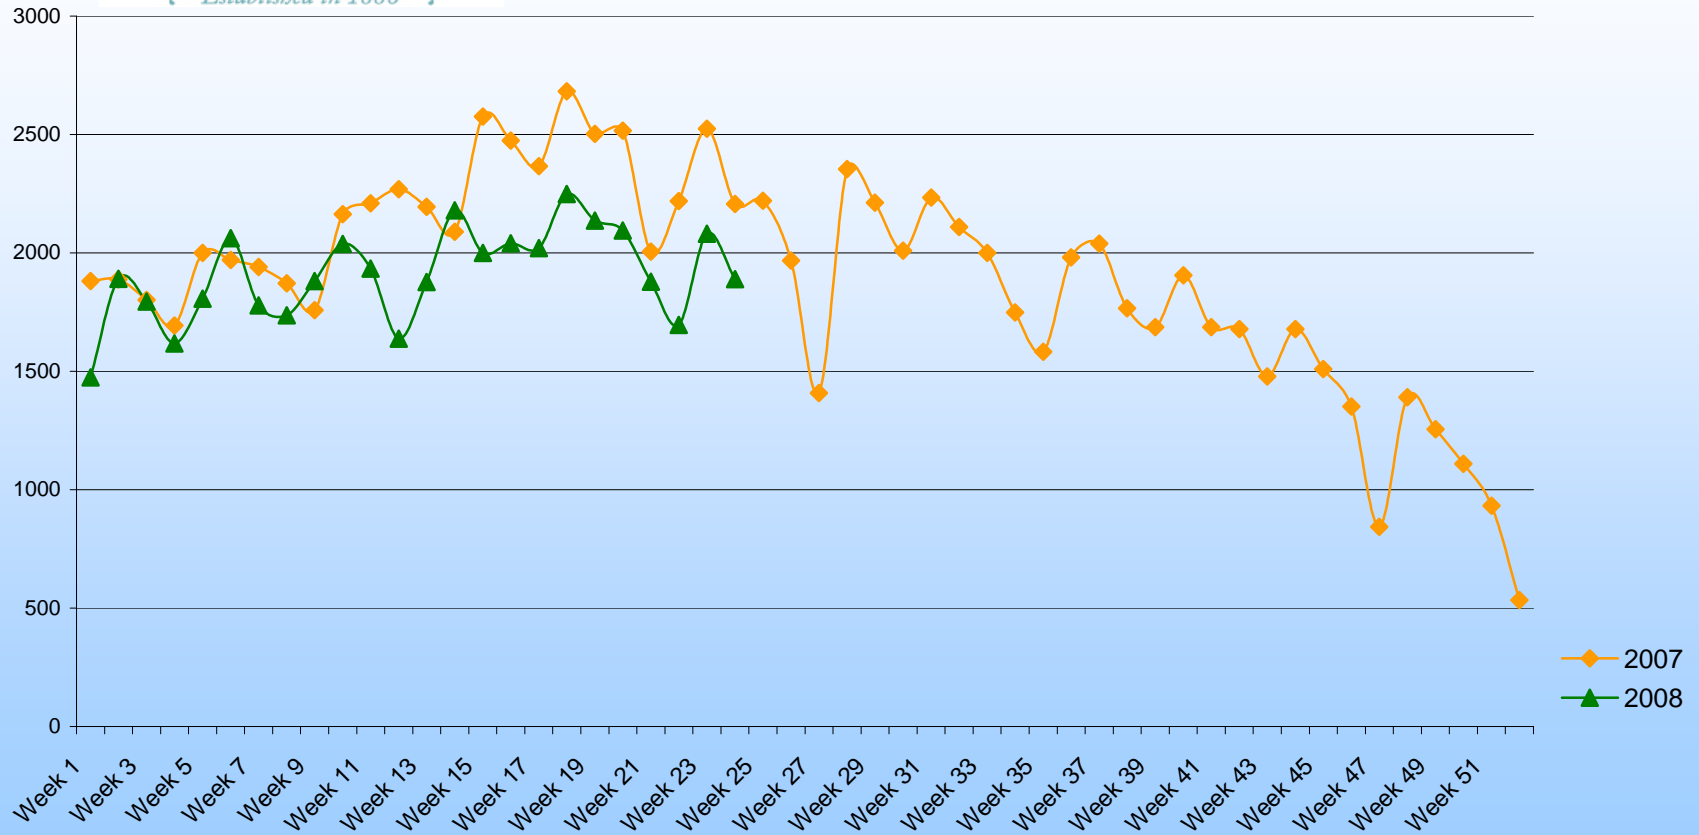

New Listings*

Twin Cities Metro - 13 County

2008 vs. 2007

*Provided by the Saint Paul Area Association of REALTORS® as reported by the Regional Multiple Listing Service. Figures are based on single-family homes, townhomes, and condominiums. Numbers are subject to change. For additional information contact the Saint Paul Area Association of REALTORS® at 651-776-6000.